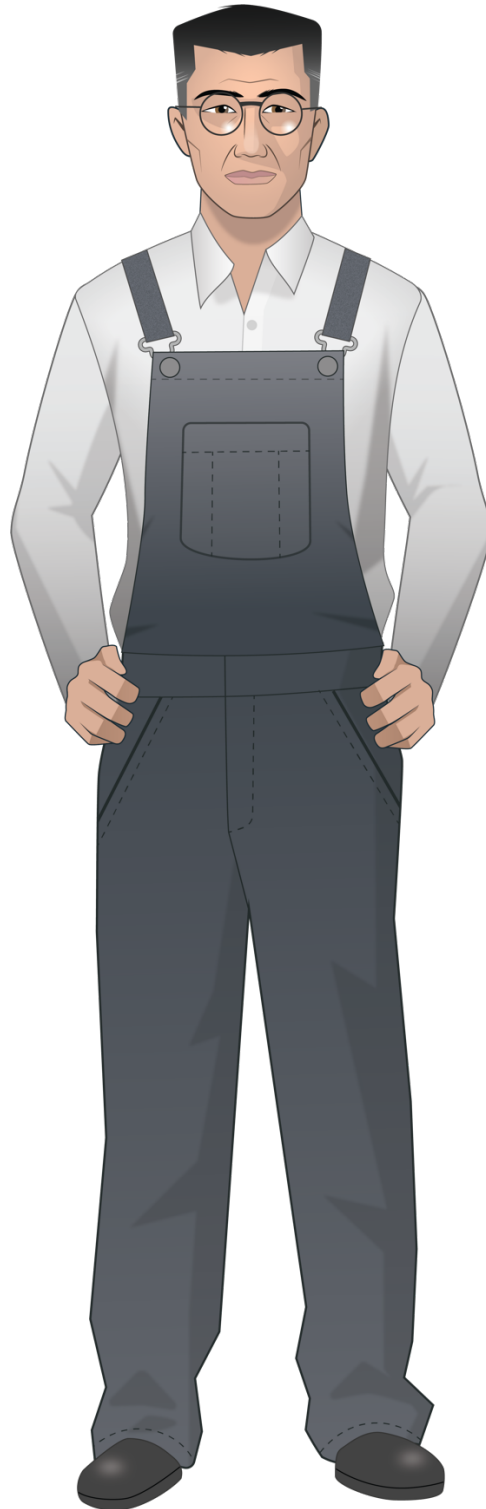

TEACHER'S GUIDE

Character Printables

MISSION US: "Prisoner in My Homeland"

Henry Tanaka

TEACHER'S GUIDE

Character Printables

MISSION US: "Prisoner in My Homeland"

Lily Tanaka

TEACHER'S GUIDE

Character Printables

MISSION US: "Prisoner in My Homeland"

Kiyoko Tanaka

TEACHER'S GUIDE

Character Printables

MISSION US: "Prisoner in My Homeland"

Kinzo Tanaka

TEACHER'S GUIDE
Character Printables
MISSION US: "Prisoner in My Homeland"

Mr. Yamamoto

TEACHER'S GUIDE
Character Printables
MISSION US: "Prisoner in My Homeland"

Meiko Yamamoto

TEACHER'S GUIDE
Character Printables
MISSION US: "Prisoner in My Homeland"

Tadashi

TEACHER'S GUIDE
Character Printables
MISSION US: "Prisoner in My Homeland"

Harry Ueno

TEACHER'S GUIDE
Character Printables
MISSION US: "Prisoner in My Homeland"

Miss Nelson