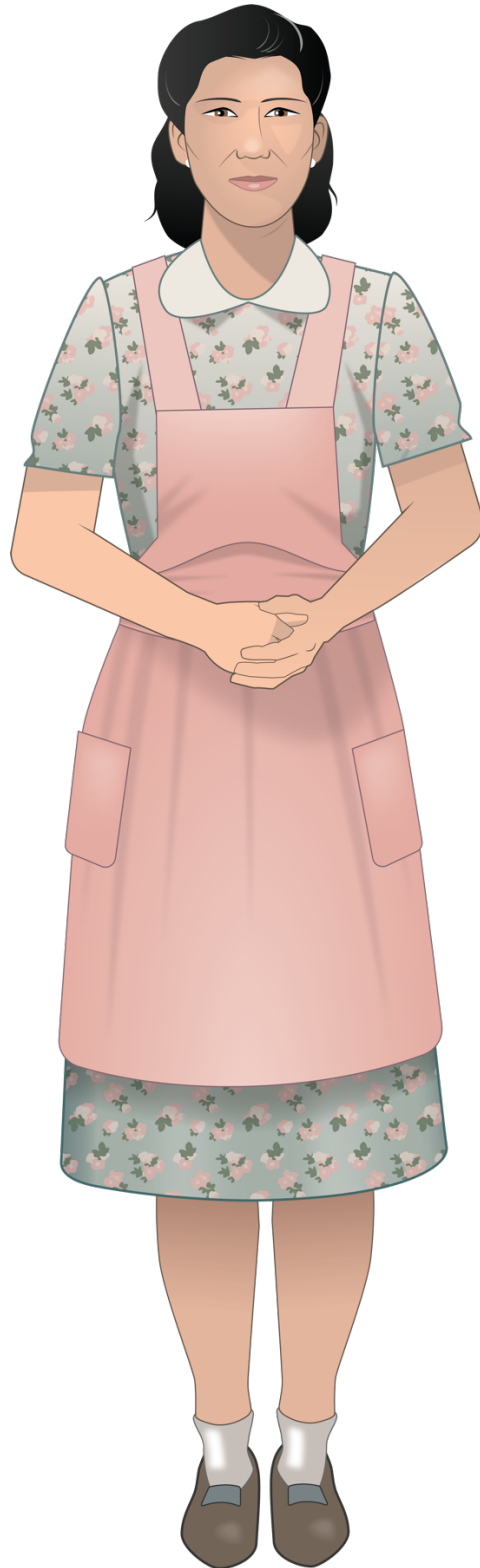

TEACHER'S GUIDE

Character Printables

MISSION US: "Prisoner in My Homeland"

Henry Tanaka

TEACHER'S GUIDE

Character Printables

MISSION US: "Prisoner in My Homeland"

Lily Tanaka

TEACHER'S GUIDE

Character Printables

MISSION US: "Prisoner in My Homeland"

Kiyoko Tanaka

TEACHER'S GUIDE

Character Printables

MISSION US: "Prisoner in My Homeland"

Kinzo Tanaka

TEACHER'S GUIDE
Character Printables
MISSION US: "Prisoner in My Homeland"

Mr. Yamamoto

TEACHER'S GUIDE
Character Printables
MISSION US: "Prisoner in My Homeland"

Meiko Yamamoto

TEACHER'S GUIDE
Character Printables
MISSION US: "Prisoner in My Homeland"

Tadashi

TEACHER'S GUIDE
Character Printables
MISSION US: "Prisoner in My Homeland"

Harry Ueno

TEACHER'S GUIDE
Character Printables
MISSION US: "Prisoner in My Homeland"

Miss Nelson